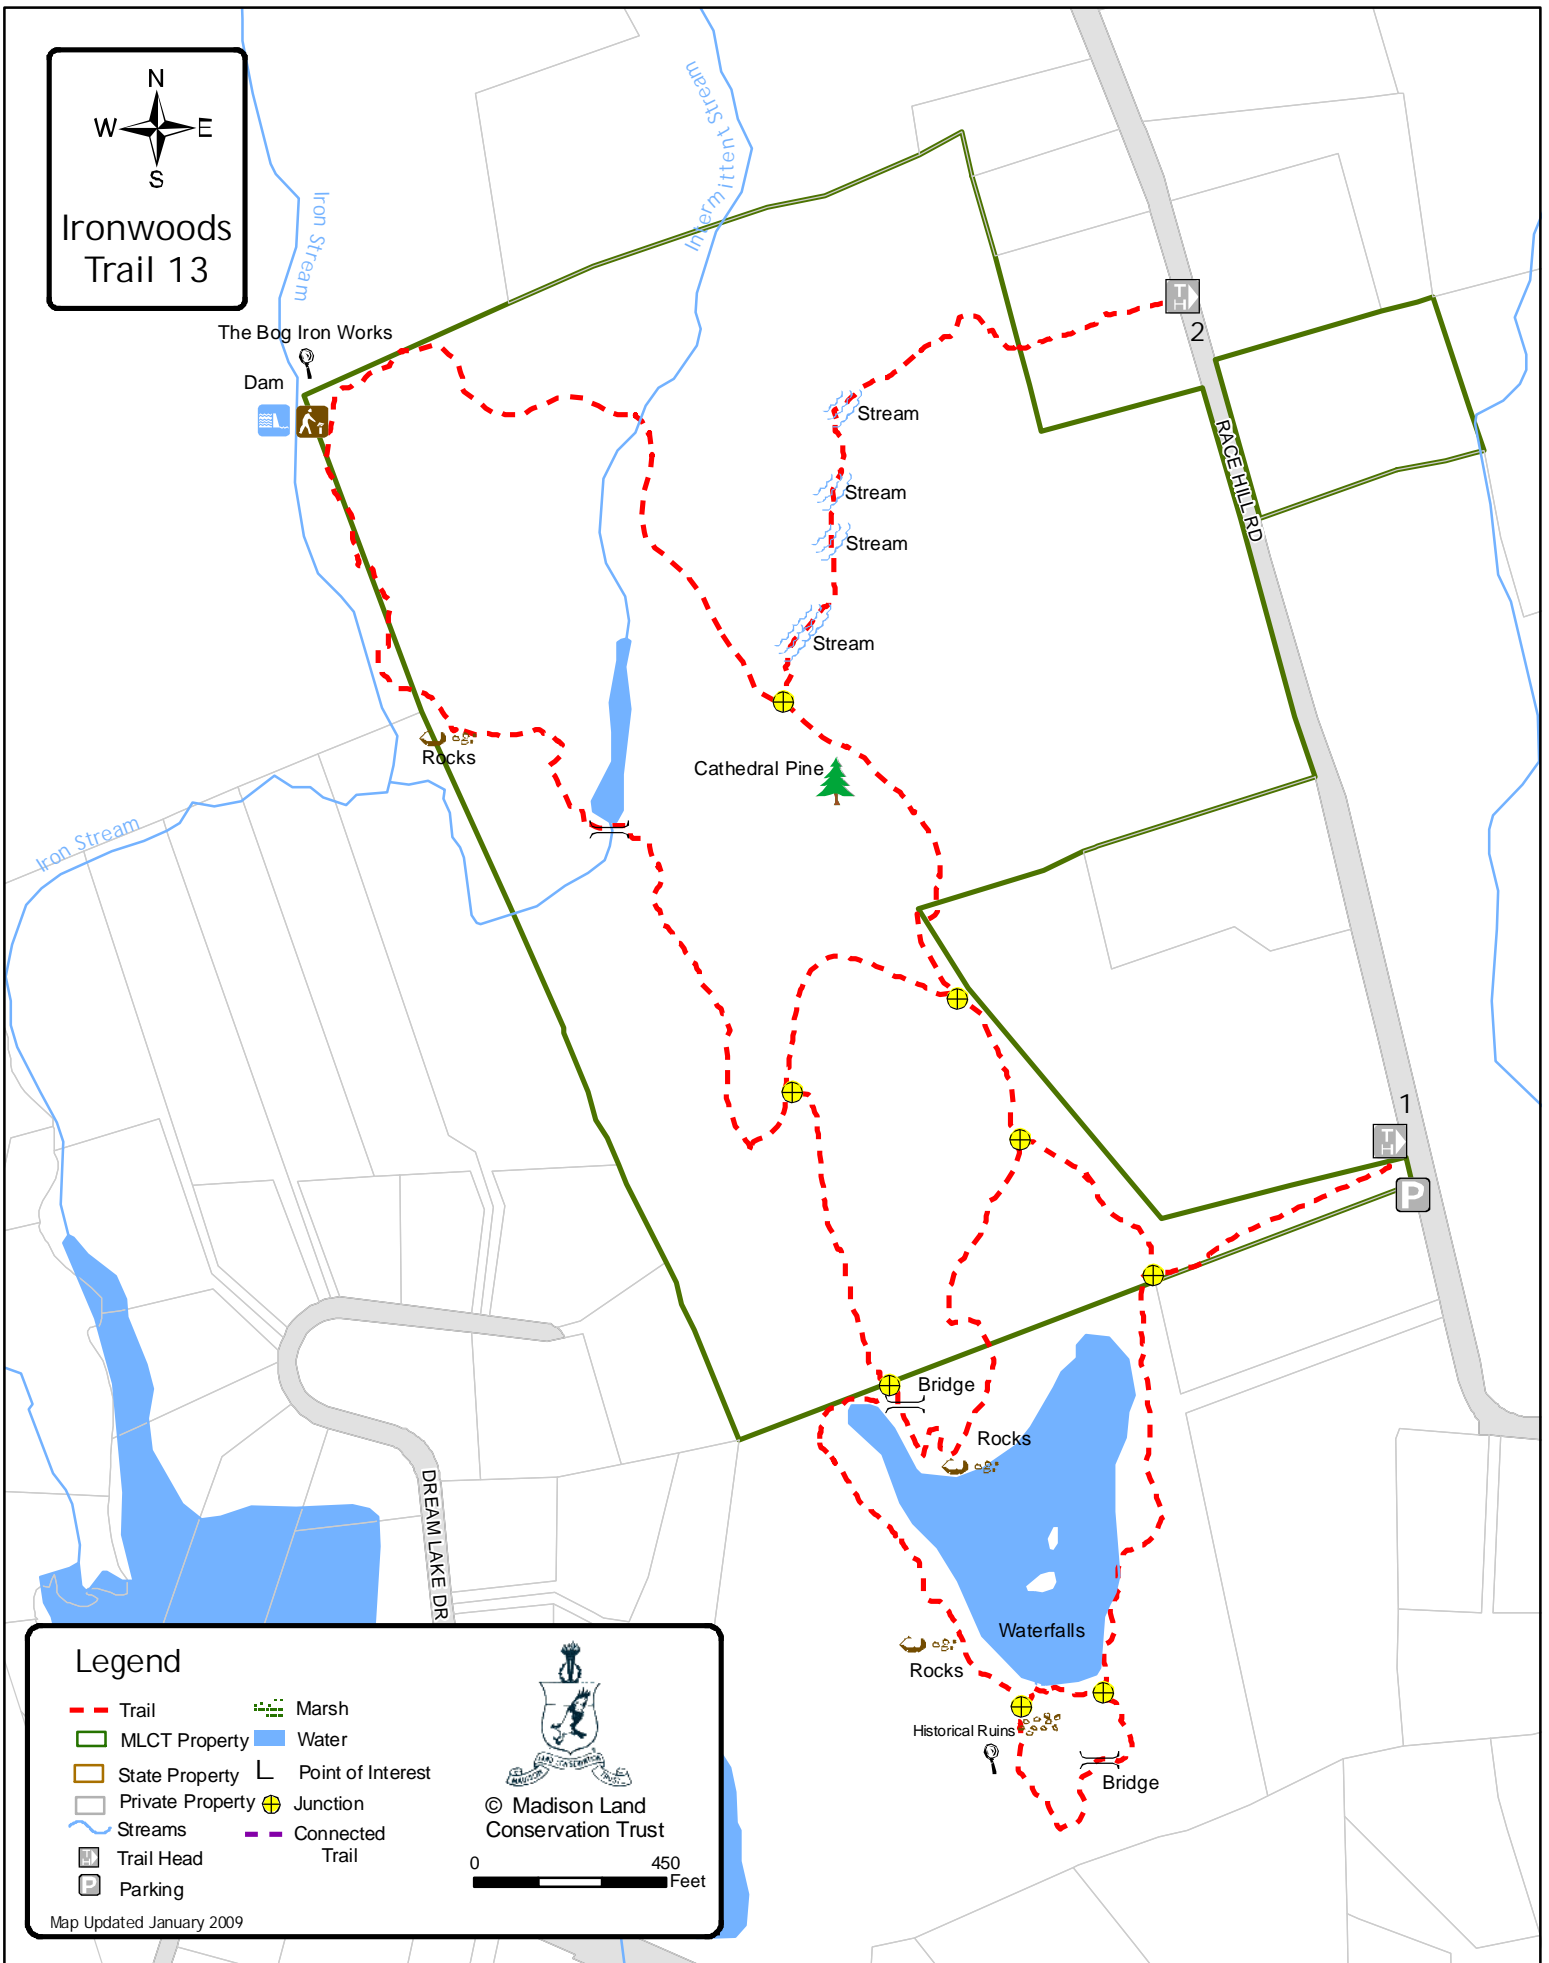

Ironwoods Trail 13

Legend

- - - Trail
- MLCT Property
- State Property
- Private Property
- ~ ~ ~ Streams
- Trail Head
- P Parking
- Marsh
- Water
- └ Point of Interest
- ⊕ Junction
- - - Connected Trail

© Madison Land Conservation Trust

0 450 Feet

Map Updated January 2009