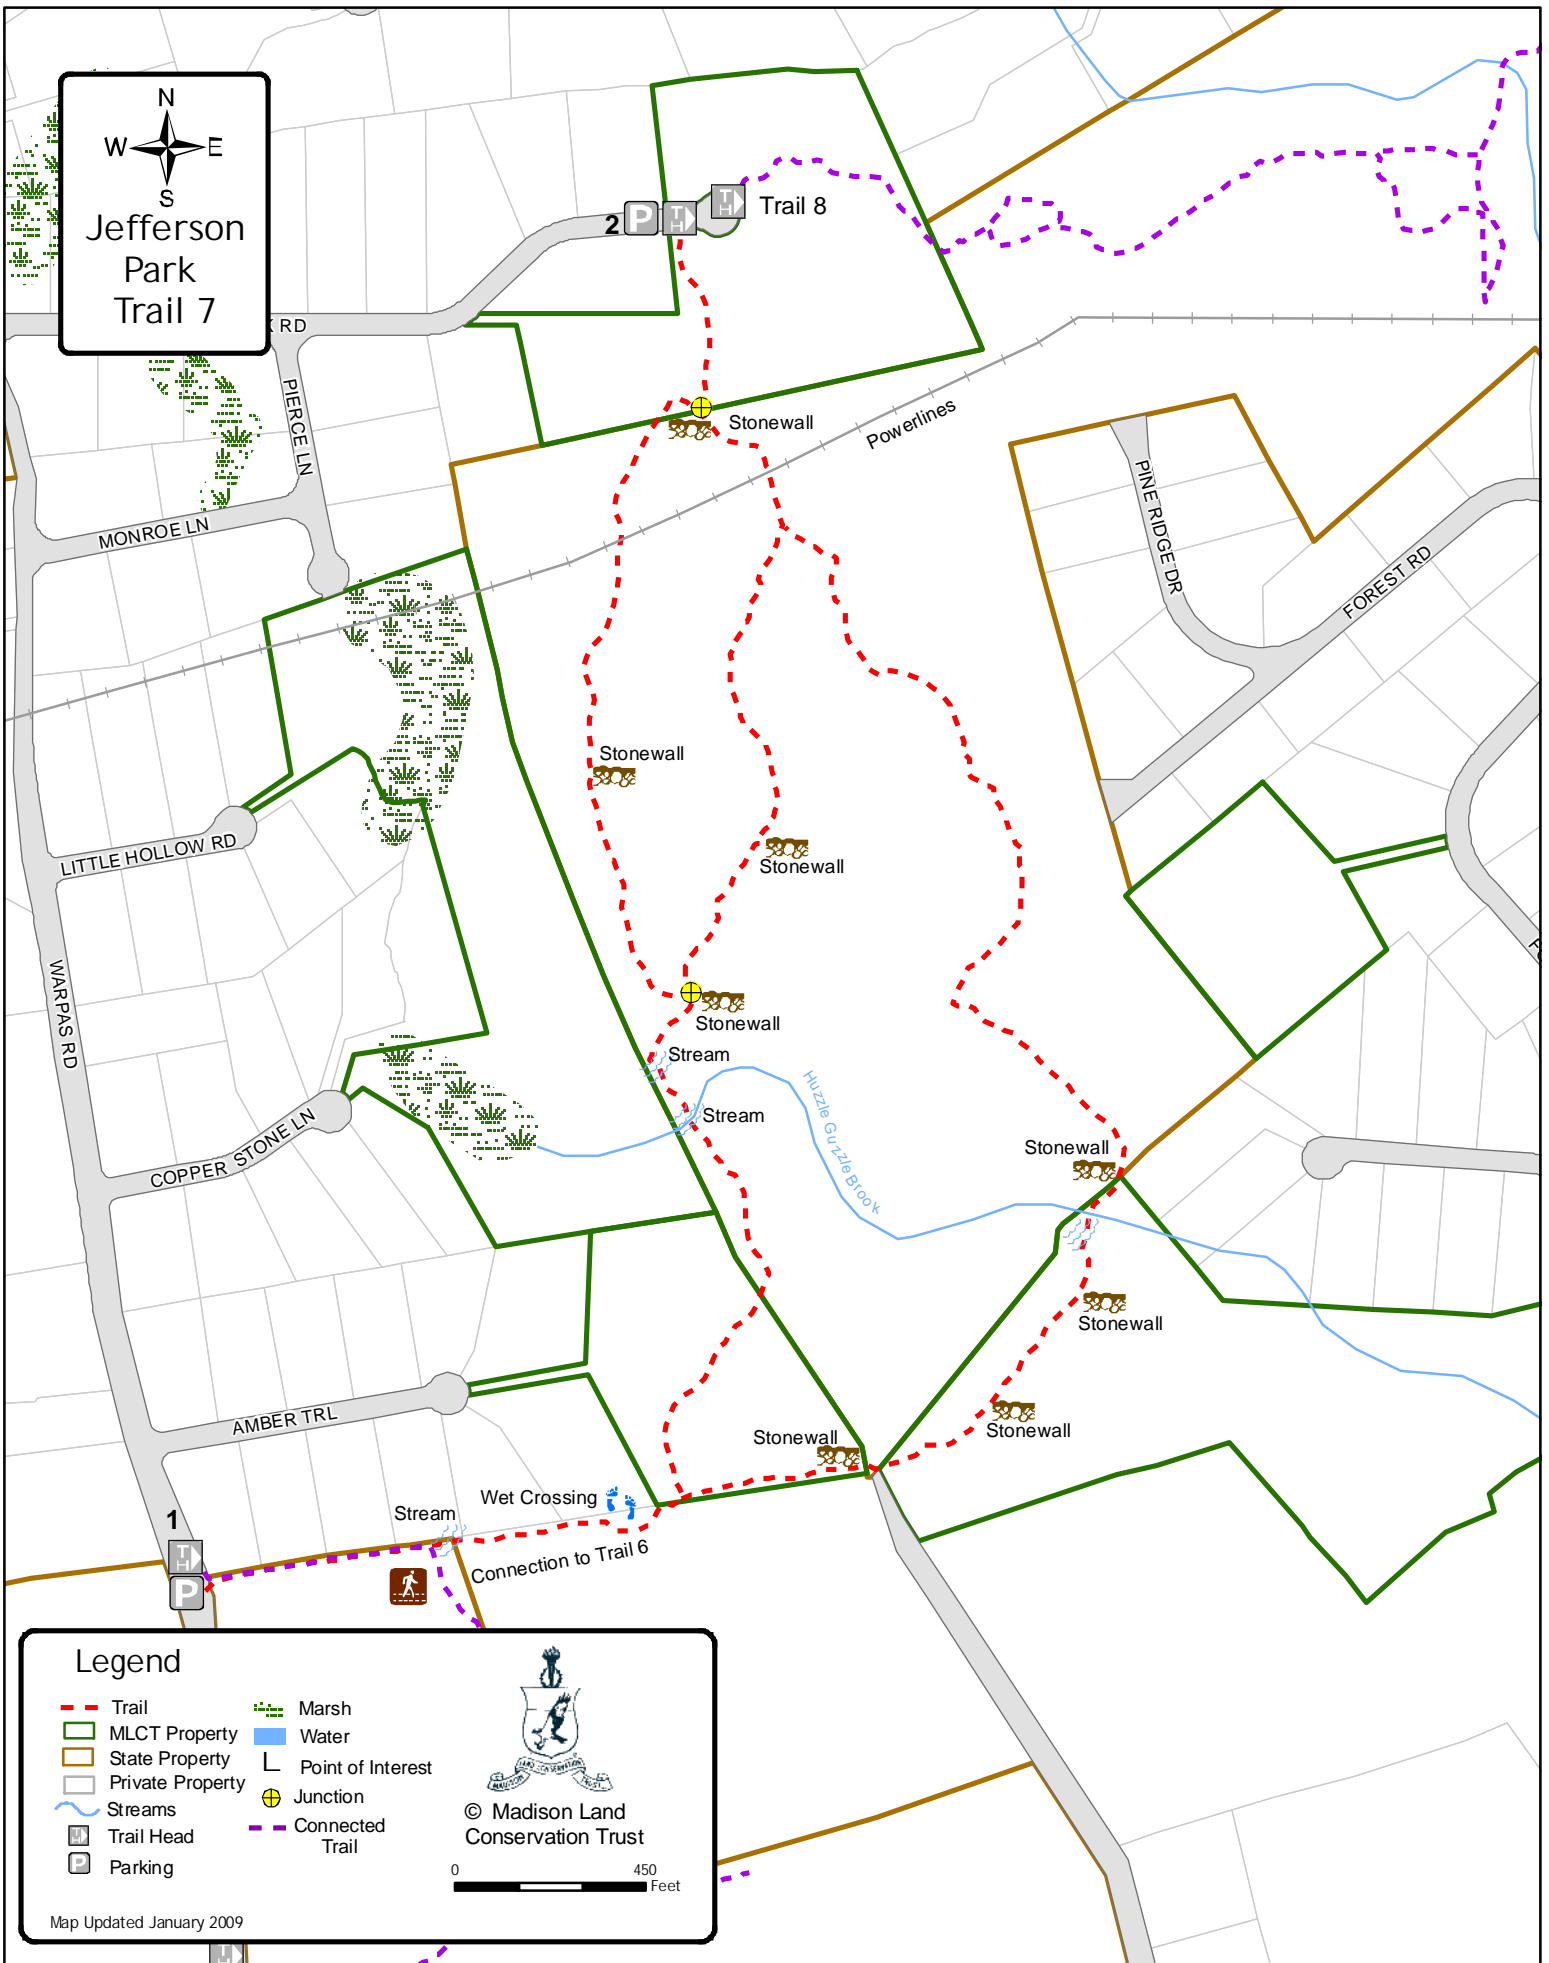

 Jefferson
 Park
 Trail 7

Legend

Trail	Marsh
MLCT Property	Water
State Property	Point of Interest
Private Property	Junction
Streams	Connected Trail
Trail Head	
Parking	

 © Madison Land Conservation Trust

0 450 Feet

Map Updated January 2009

Every effort has been made to assure the accuracy of the information in this publication. The Madison Land Conservation Trust assumes no responsibility for misinformation. This map is used for informational purposes only.