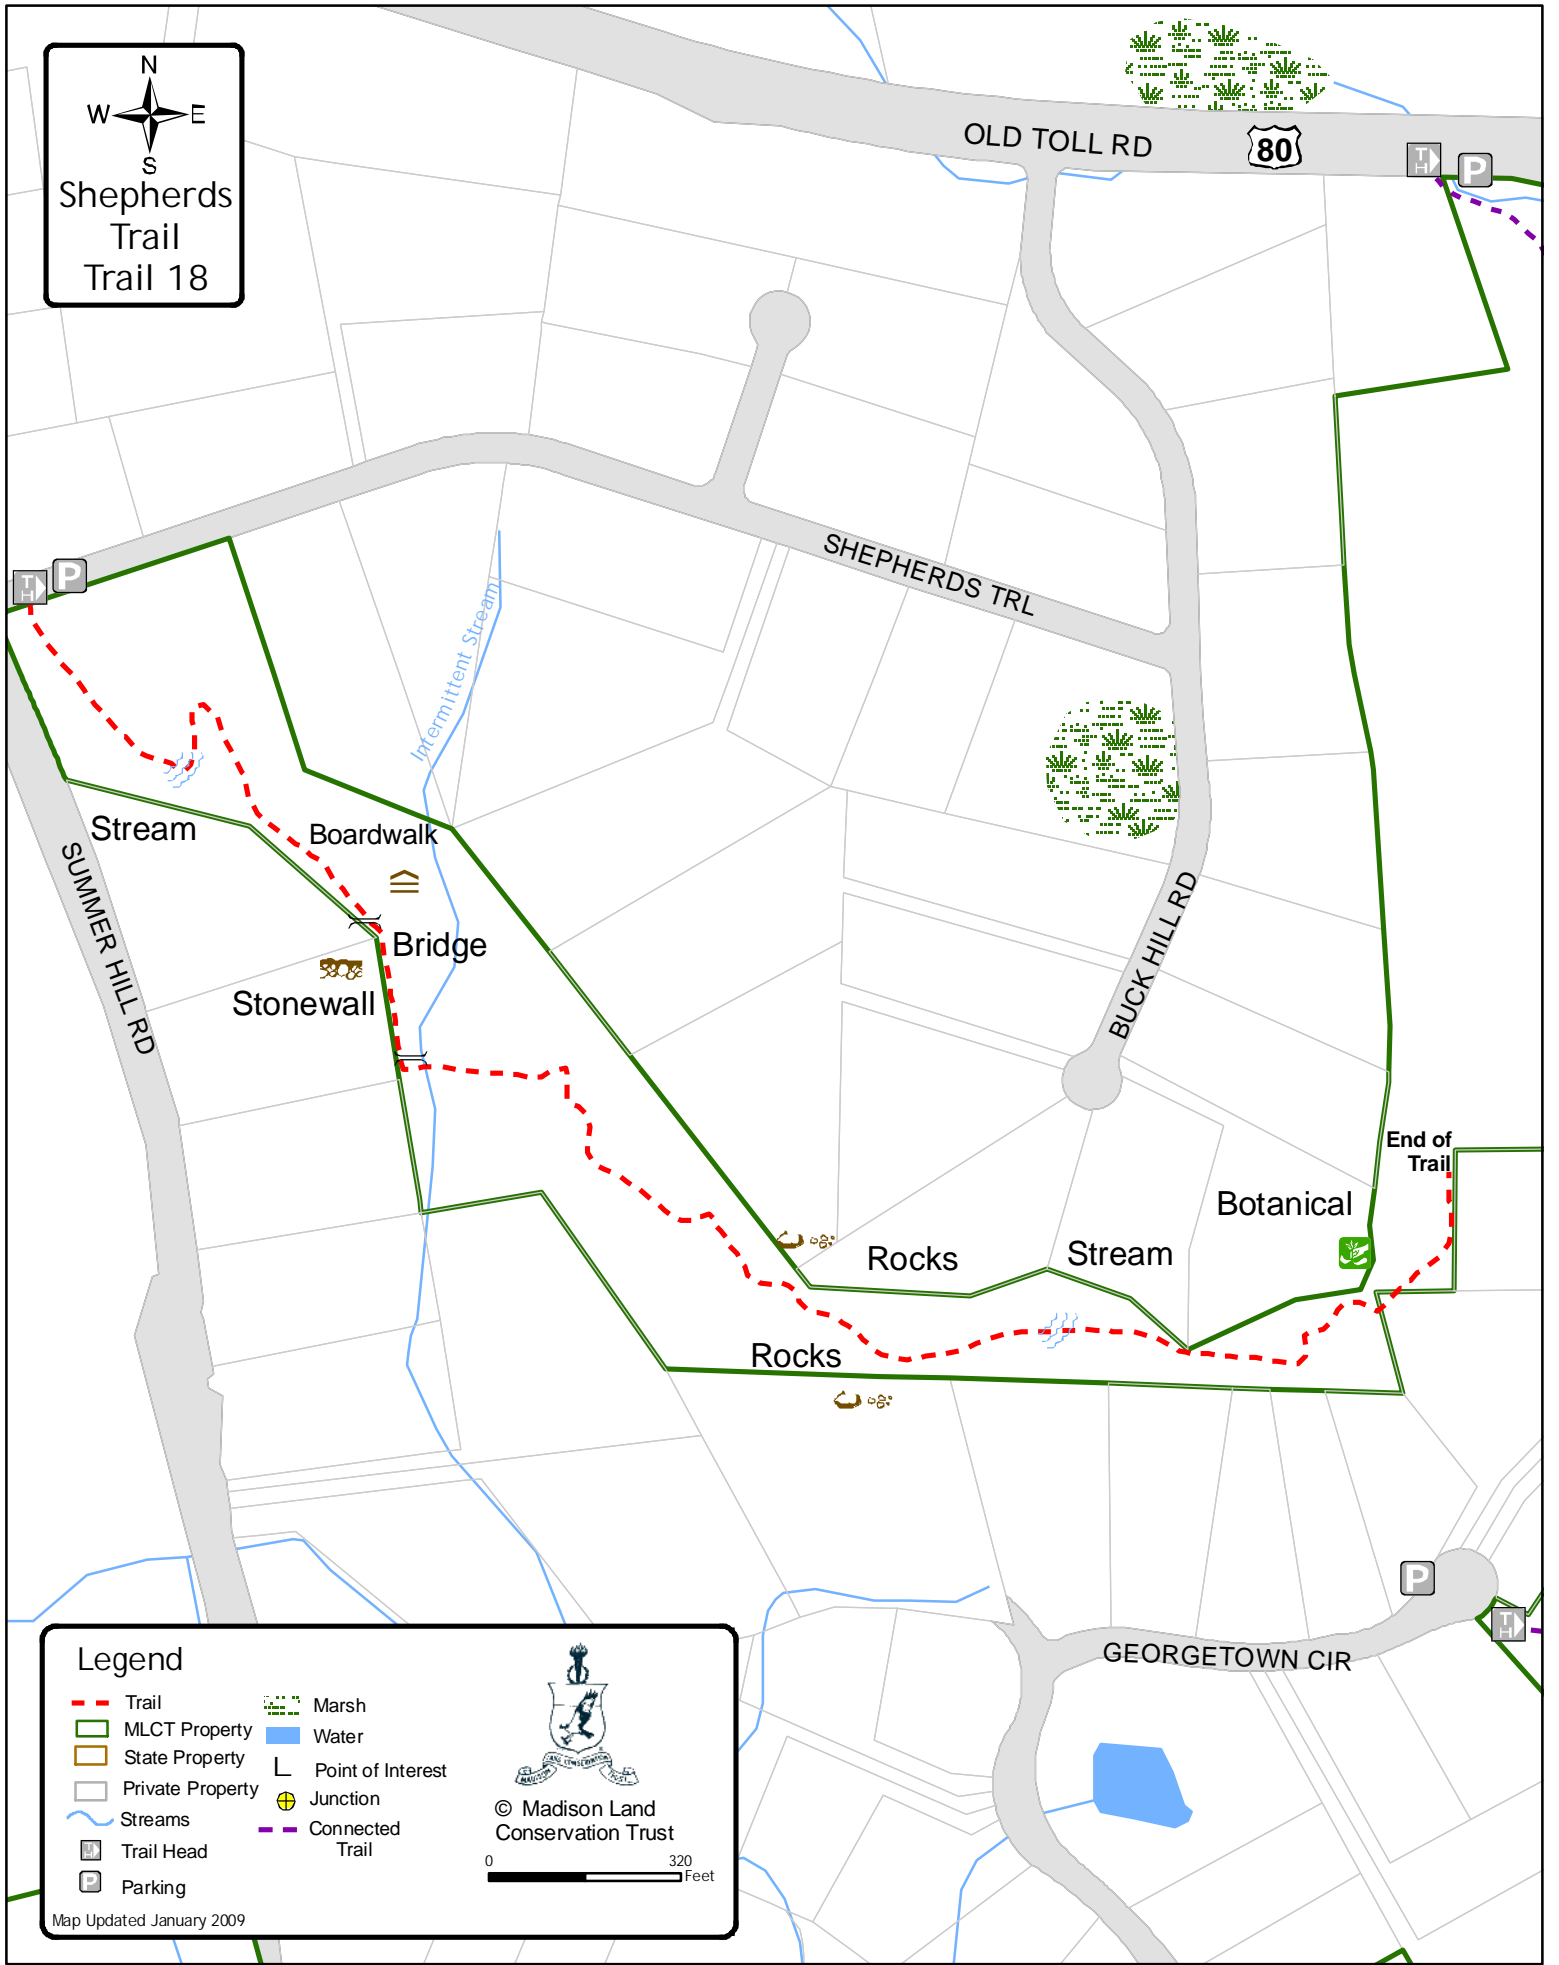

 Shepherds
 Trail
 Trail 18

Legend

Trail	Marsh
MLCT Property	Water
State Property	Point of Interest
Private Property	Junction
Streams	Connected Trail
Trail Head	
Parking	

 © Madison Land Conservation Trust
 0 320 Feet

Map Updated January 2009

Every effort has been made to assure the accuracy of the information in this publication. The Madison Land Conservation Trust assumes no responsibility for misinformation. This map is used for informational purposes only.